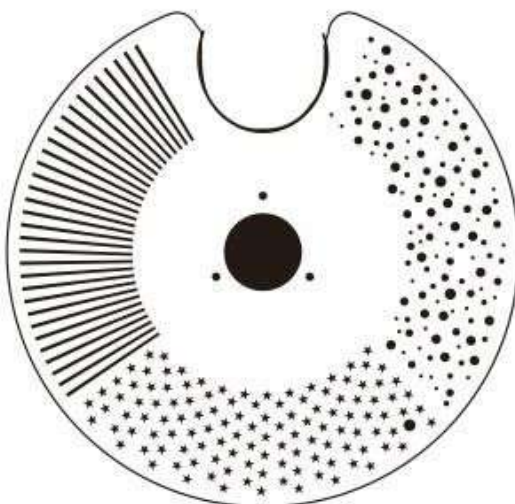

Watermark and Flame Gobos